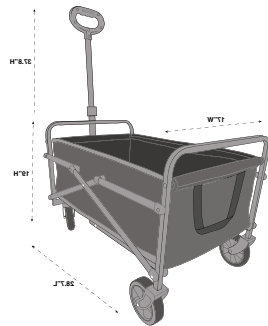

FEATURES

- SIZE: 25" X 73" X 15"
- 16MM STEEL TUBE FRAME
- POWDER COATED FRAME
- 600 DOUBLE POLYESTER FABRIC
- STORAGE BAG INCLUDED

Q-QF-PAD

COLLAPSIBLE PADDED COT

FEATURES

- SIZE: 25" X 73" X 15"
- 16MM STEEL TUBE FRAME
- POWDER COATED FRAME
- 600 DOUBLE POLYESTER FABRIC
- STORAGE BAG INCLUDED
- EASY SET-UP
- FOLDS COMPACT INTO INCLUDED STORAGE BAG
- PADDED TOP

WAGONS

Q-WAGON-SML

FOLDING WAGON

FEATURES

- SIZE: 37.8" X 19" X 28.7" X 17"
- WEIGHT: 11.2LBS
- CAPACITY: 150 LBS
- 360° DEGREE SWIVEL FRONT WHEELS
- COLLAPSIBLE FOR EASY STORAGE
- ADJUSTABLE HANDLE

Q-WAGON