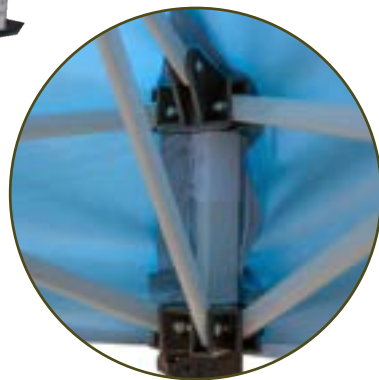

CANOPIES

**SIZE**

7 ft x 7 ft (Base)

**WEIGHT**

18 lbs

**BODY**

POLYESTER SILVER COATED

**FRAME**

POWDER COATED STEEL

GZ-31 BACKPACK SHADE

FEATURES

- RAIN RESISTANT 190T POLYESTER TOP
- SILVER COATED BACKING PROVIDES 99% UV PROTECTION
- BACK WALL FOR SHADE
- NO ASSEMBLY REQUIRED
- FITS IN PROVIDED 600D BACKPACK
- INCLUDES CANOPY, INTEGRATED WALL, 600D BACKPACK AND 4 STAKES

**SIZE**

10 ft x 10 ft (Base)

**WEIGHT**

24 lbs

**BODY**

POLYESTER SILVER COATED

**FRAME**

POWDER COATED STEEL

**BLACK****BLUE****RED****WHITE****GZ-32****SHADE 32****FEATURES**

- 64 SQ. FT. OF SHADE (8' X 8' TOP)
- QUICK SET-UP & 3 HEIGHT OPTIONS
- SILVER COATED TOP
- HEAVY-DUTY ADJUSTABLE STEEL POLES
- STEEL FOOT PADS
- COMPLETE WITH CARRY BAG, TENT STAKES & GUY LINES